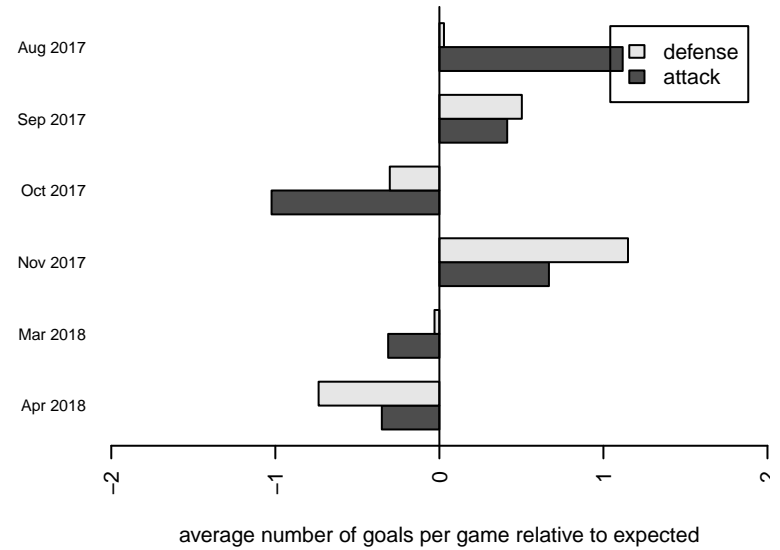

Performance relative to 13 month average