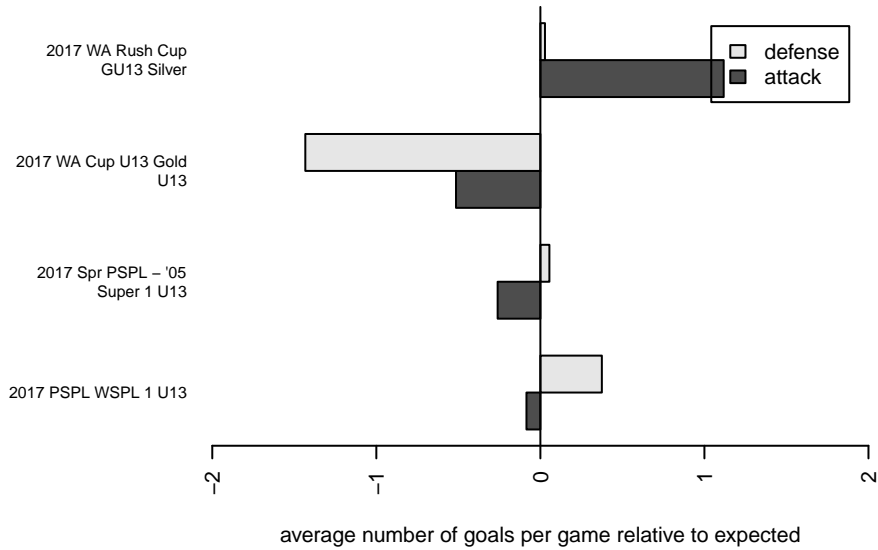

Performance relative to 13 month average