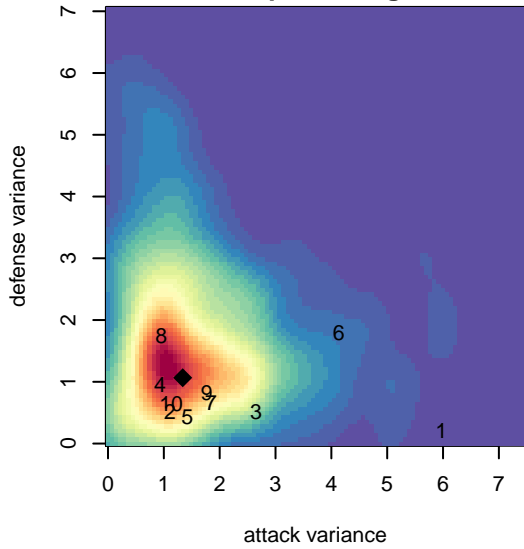

CW SOUNDERS CWSA G05 NAVY

CWSA G05 Jasso

CWS G05 Jasso

CW SOUNDERS CWSA G05 NAVY (WA)

Venues played:

2017 WA Rush Cup GU13 Silver

2017 PSPL WSPL 1 U13

2017 Spr PSPL – '05 Super 1 U13

2017 WA Cup U13 Gold U13

**attack and defense variance (black dot)
relative to other teams
and top 10 in region**

**attack and defense rating
relative to others at age
and all opponents in last 13 months**