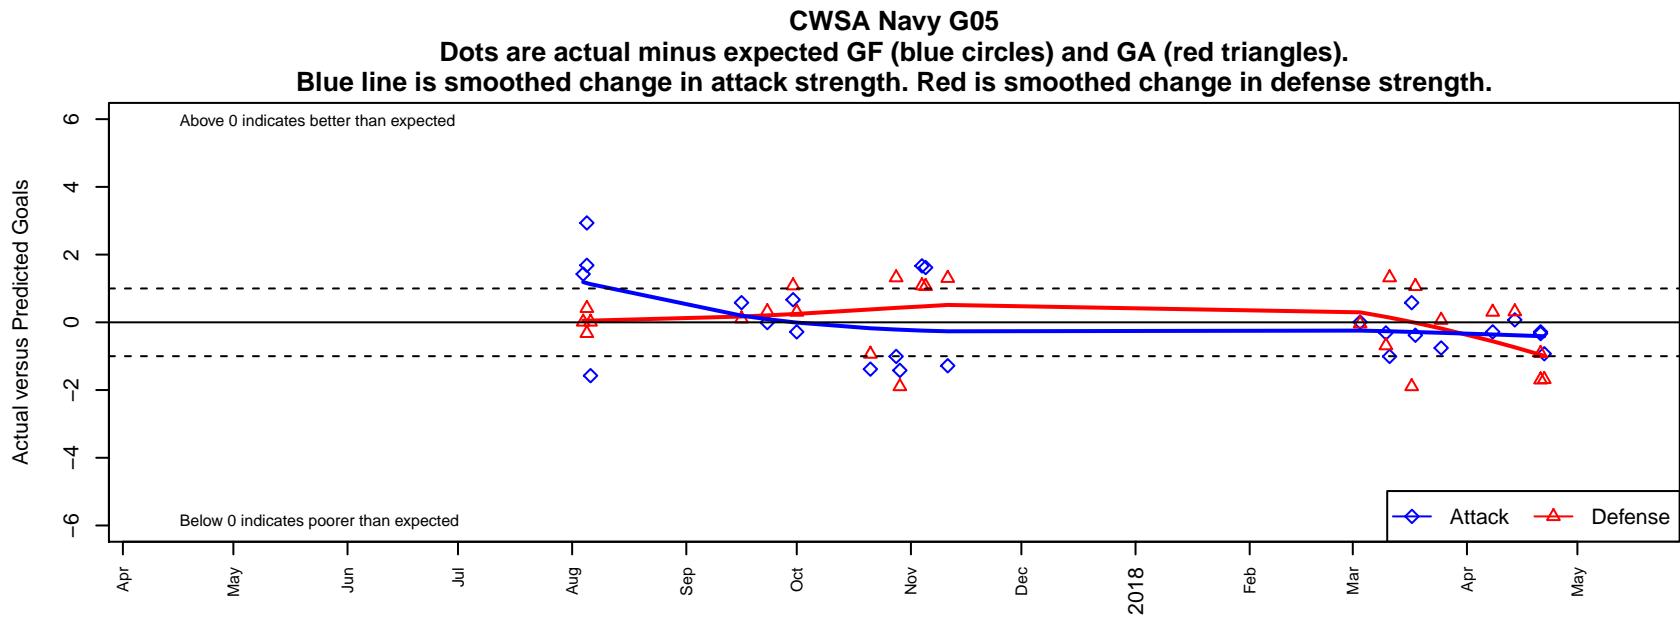

CWSA Navy G05

Central Washington Soccer Academy
Yakima, WA

G05 total strength=1003

attack=2.31 defense=1.77

fall league = PSPL WSPL 1 U13

spr league = Spr PSPL – '05 Super 1 U13

notes= Lizotte 2015–6

alt names used:

2017 WA Cup U13 Gold U13

**attack and defense variance (black dot)
relative to other teams
and top 10 in region**

**attack and defense rating
relative to others at age
and all opponents in last 13 months**