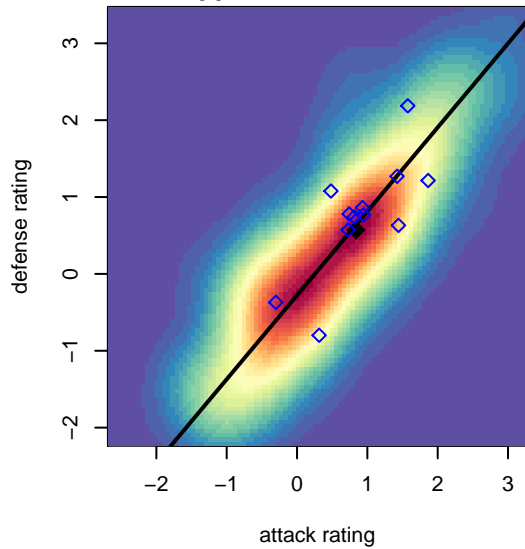

CWSA Navy G05

Central Washington Soccer Academy
Yakima, WA

G05 total strength=1003

attack=2.31 defense=1.77

fall league = PSPL WSPL 1 U13

spr league = Spr PSPL – '05 Super 1 U13

notes= Lizotte 2015–6

alt names used:

2017 WA Cup U13 Gold U13

**attack and defense variance (black dot)
relative to other teams
and top 10 in region**

**attack and defense rating
relative to others at age
and all opponents in last 13 months**