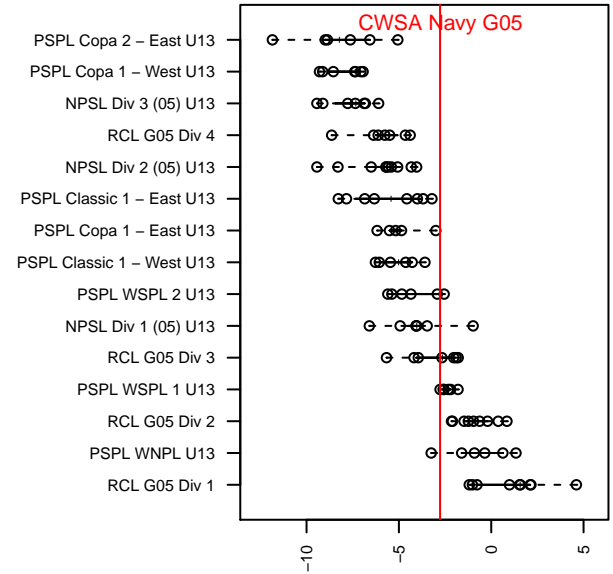

CWSA Navy G05

Central Washington Soccer Academy
Yakima, WA

G05 total strength=1003

attack=2.31 defense=1.77

fall league = PSPL WSPL 1 U13

spr league = Spr PSPL – '05 Super 1 U13

notes= Lizotte 2015–6

alt names used:

CW SOUNDERS CWSA G05 NAVY

CWSA G05 Jasso

CWS G05 Jasso

CW SOUNDERS CWSA G05 NAVY (WA)

Venues played:

2017 WA Rush Cup GU13 Silver

2017 PSPL WSPL 1 U13

2017 Spr PSPL – '05 Super 1 U13

2017 WA Cup U13 Gold U13

**attack and defense variance (black dot)
relative to other teams
and top 10 in region**

**attack and defense rating
relative to others at age
and all opponents in last 13 months**